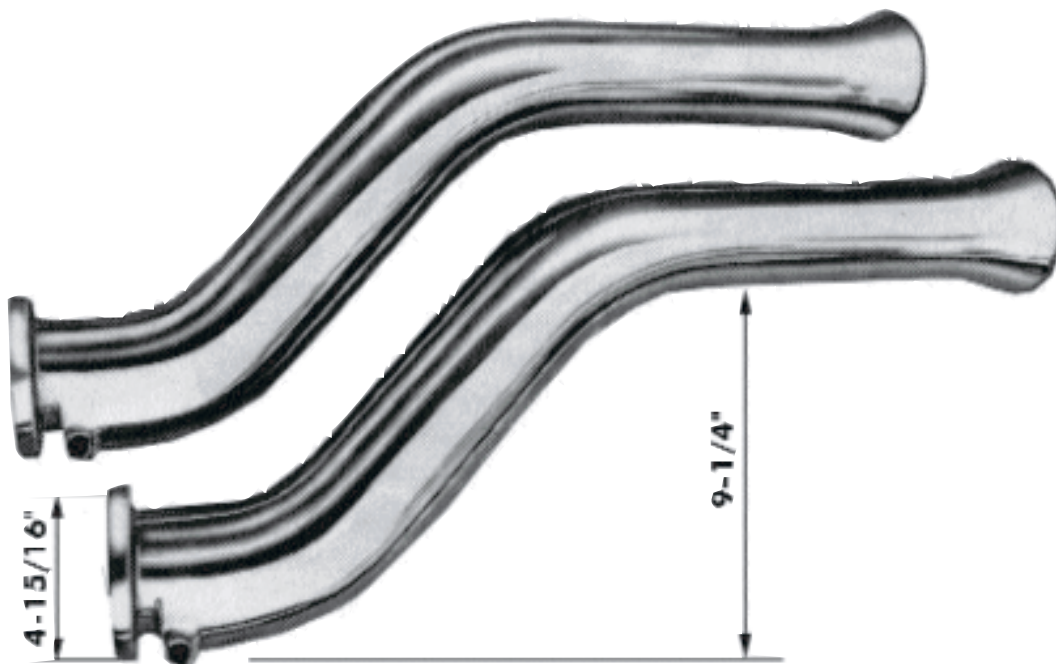

O.T. TRANSOM EXHAUST • GLASS PACK MUFFLERS

OVER TRANSOM EXHAUST

CAST ALUMINUM

Available in two length sizes, these highly polished cast aluminum Over-Transom Exhaust pipes feature 3" outlets for maximum engine efficiency. (Fits header type exhaust manifolds only - will not fit a jet boat).

Lengths

Pair 29"

Pair 31"

Pair 29" 31"

Item No.

713

711

712